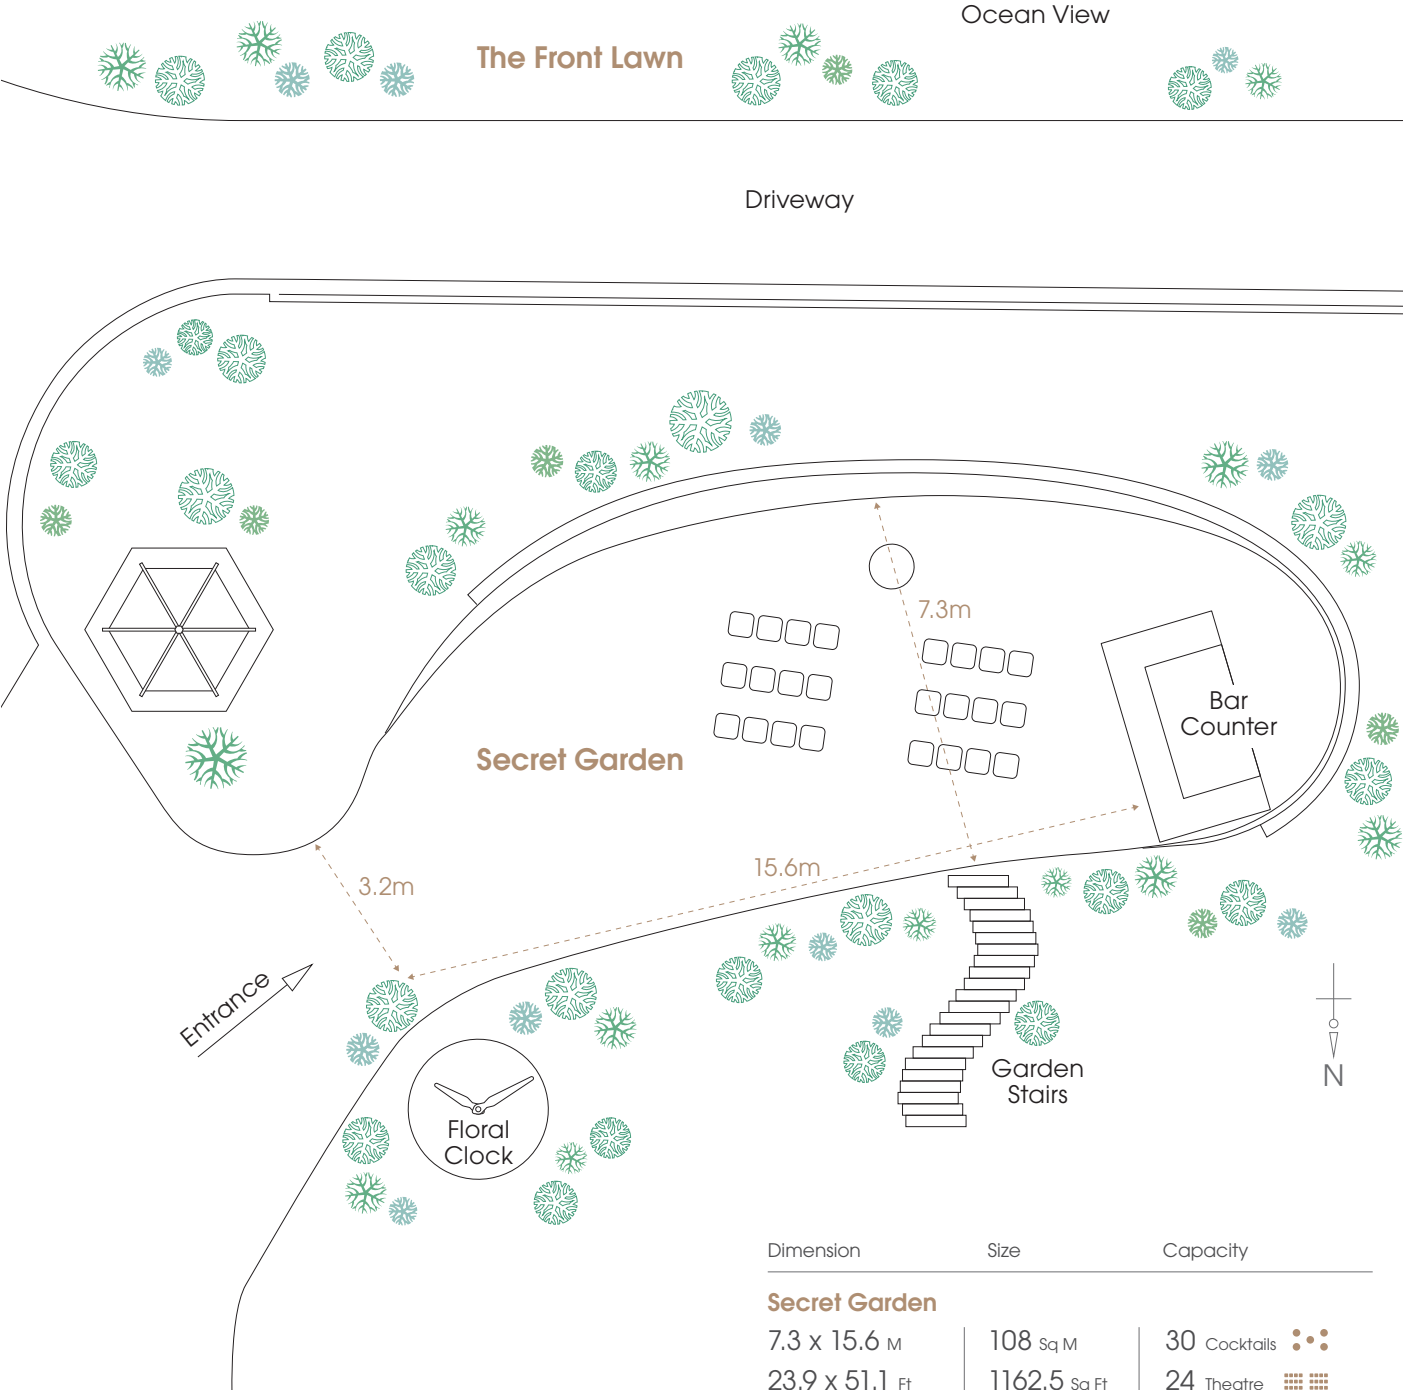

Vowing in Style Ceremony Package

20,000 for a maximum of 20 persons

- Two-hour outdoor ceremony at Secret Garden
- Seasonal floral decorated arch
- Pew-ends with seasonal floral decoration
- Reception table and signing table with seasonal floral centerpieces
- Complimentary parking facilities for all guests (maximum three hours per vehicle)

Enhancements

- Three-tier mock wedding cake
- A 29-seater coach round trip service from Admiralty to The Repulse Bay

Time slots for the ceremony

- 10:00 am to 12:00 pm
- 1:00 pm to 3:00 pm
- 4:00 pm to 6:00 pm

Terms and conditions:

1. The above package is available from Wednesday through Sunday until 31 July 2021, subject to availability. Blackout dates apply.
2. Two-hour ceremony package includes set up and associated works.
3. The enhancements are subject to additional charges. Please contact our Event Sales Office.
4. Price is in Hong Kong dollars and subject to 10% service charge.
5. All terms and conditions are subject to change without prior notice. Shall any dispute arise, the decision of The Repulse Bay will be final.

Secret Garden

Dimension	Size	Capacity
-----------	------	----------

Secret Garden		
7.3 x 15.6 M	108 Sq M	30 Cocktails 🍸🍸🍸
23.9 x 51.1 Ft	1162.5 Sq Ft	24 Theatre 🎭🎭🎭